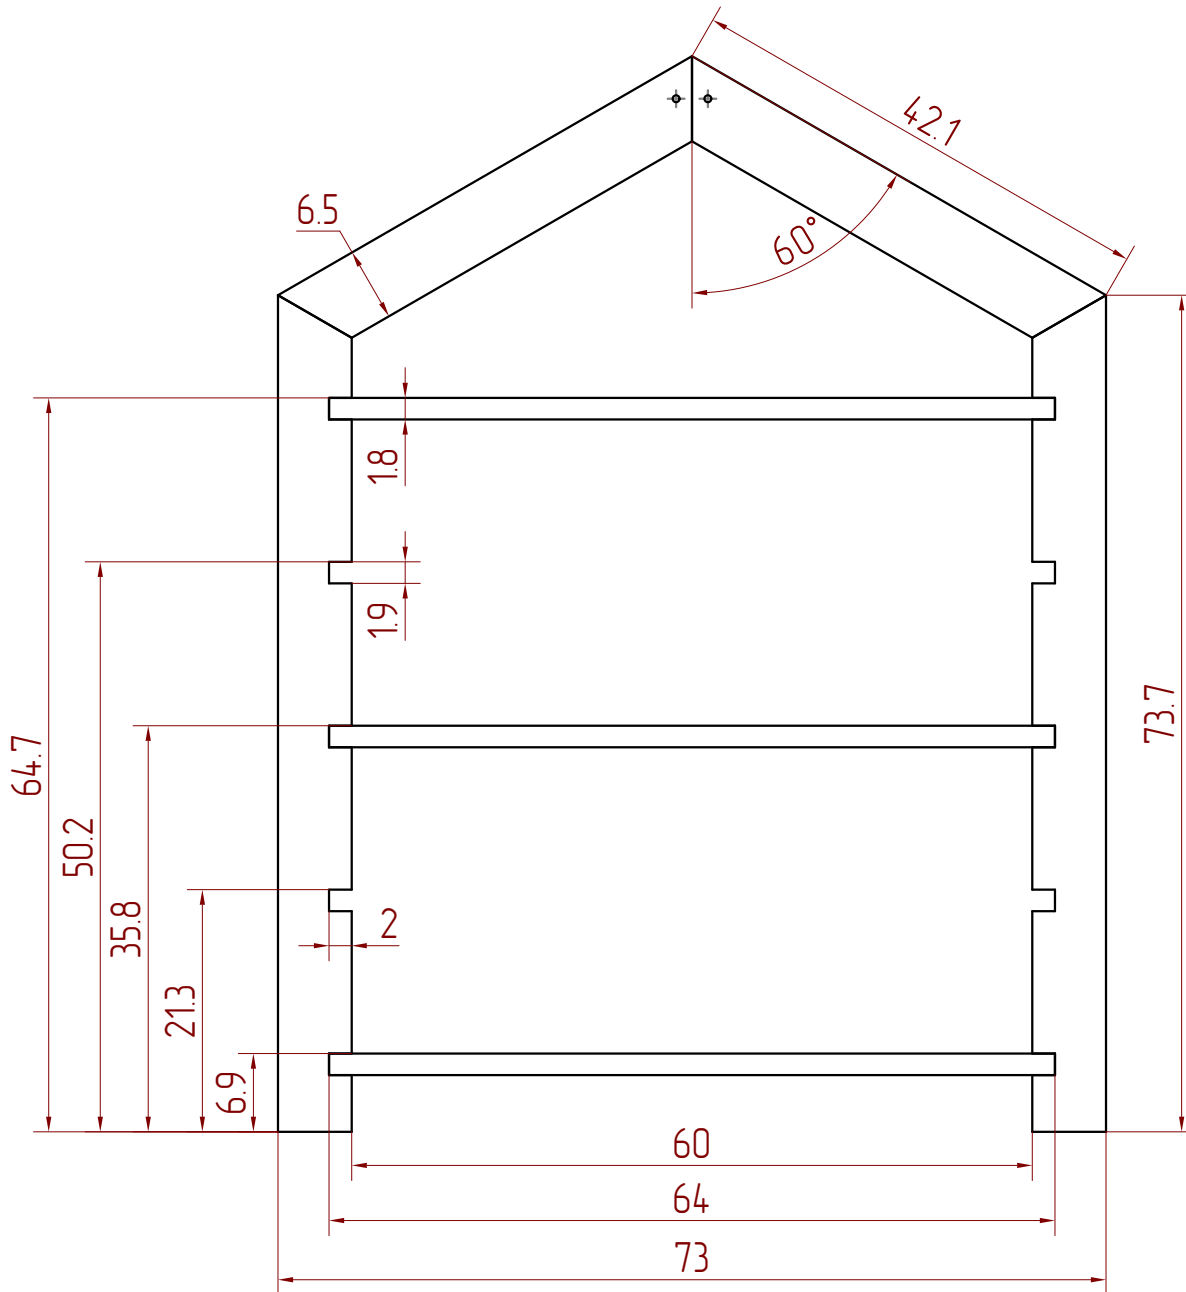

\* wymiary są wyrażone w centymetrach  
 \* dimensions are expressed in centimeters

Itemref	Quantity	Title/Name, designation, material, dimension etc			Article No./Reference	
Designed by D. Markiewka		Checked by Ł. Kocur	Approved by - date	File name	Date	Scale 1:1
Model: RG 40x60				Rysunek techniczny		

RevNo	Revision note	Date	Signature	Checked
-------	---------------	------	-----------	---------

\* wymiary są wyrażone w centymetrach  
 \* dimensions are expressed in centimeters

Itemref	Quantity	Title/Name, designation, material, dimension etc			Article No./Reference	
Designed by D. Markiewka		Checked by Ł. Kocur	Approved by - date	File name	Date	Scale 1:1
Model RG: 40x60			Rysunek techniczny			
			Rzut z boku		Edition	Sheet 2