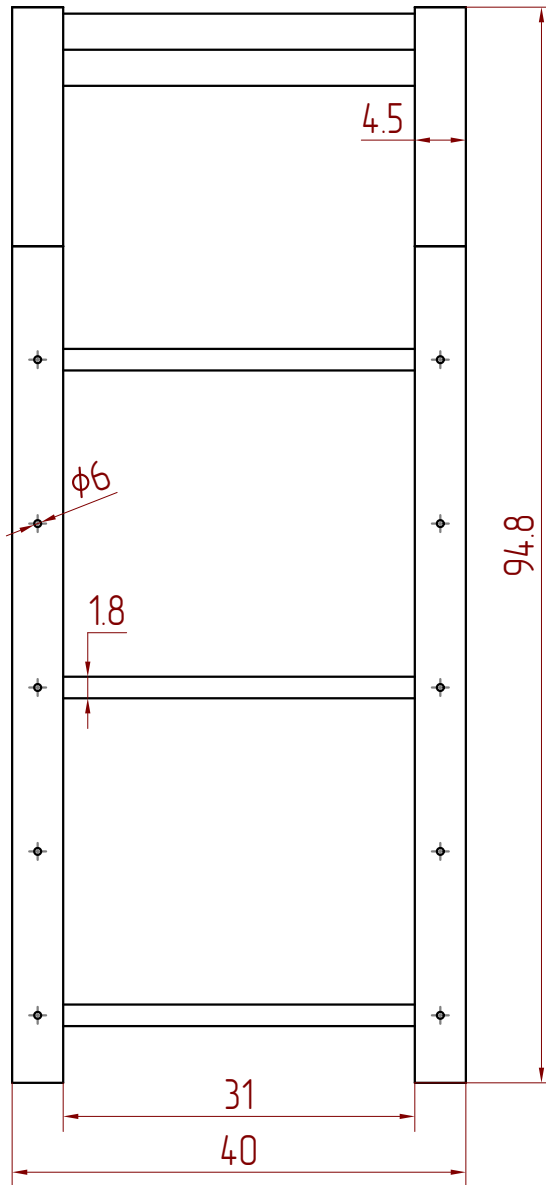

\* wymiary są wyrażone w centymetrach  
 \* dimensions are expressed in centimeters

Itemref	Quantity	Title/Name, designation, material, dimension etc			Article No./Reference	
Designed by D. Markiewka		Checked by Ł. Kocur	Approved by - date	File name	Date	Scale 1:1
Model: RG 40x60				Rysunek techniczny		

RevNo	Revision note	Date	Signature	Checked
-------	---------------	------	-----------	---------

\* wymiary są wyrażone w centymetrach  
 \* dimensions are expressed in centimeters

Itemref	Quantity	Title/Name, designation, material, dimension etc			Article No./Reference	
Designed by D. Markiewka		Checked by Ł. Kocur	Approved by - date	File name	Date	Scale 1:1
Model RG: 40x60			Rysunek techniczny			
			Rzut z boku		Edition	Sheet 2